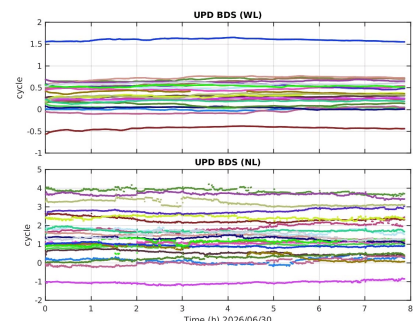

SHAO Software Server

Monitoring and Display of online PPP-RTK System

DCB

UPD

Fixrate

ATM

Positioning