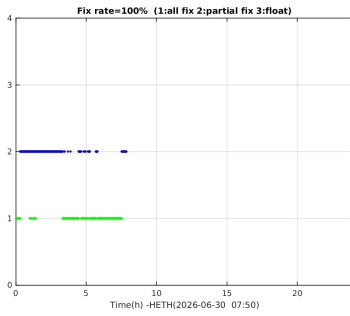

SHAO Software Server

Monitoring and Display of online PPP-RTK System

DCB

UPD

Fixrate

ATM

Positioning