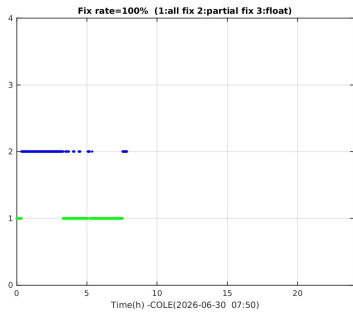

SHAO Software Server

Monitoring and Display of online PPP-RTK System

DCB

UPD

Fixrate

ATM

Positioning