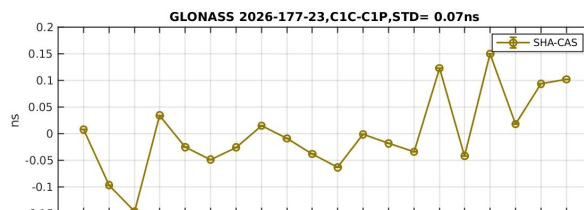

SHAO Software Server

Monitoring and Display of online PPP-RTK System

DCB

UPD

Fixrate

ATM

Positioning