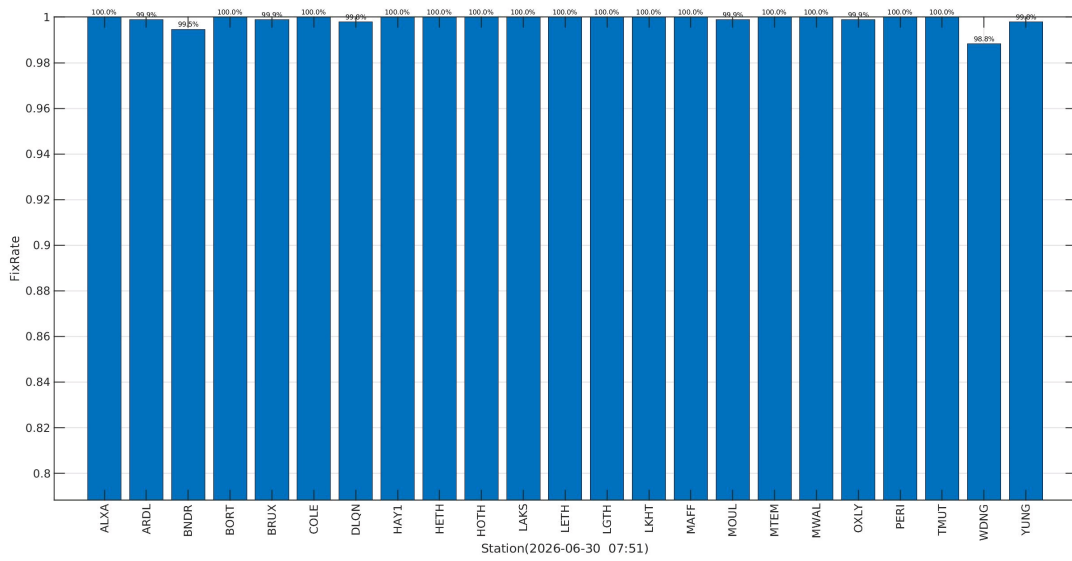

SHAO Software Server

Monitoring and Display of online PPP-RTK System

DCB

UPD

Fixrate

ATM

Positioning