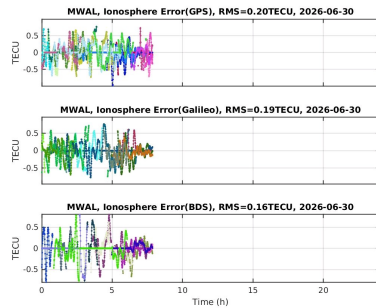

SHAO Software Server

Monitoring and Display of online PPP-RTK System

DCB

UPD

Fixrate

ATM

Positioning