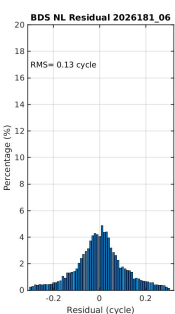

SHAO Software Server

Monitoring and Display of online PPP-RTK System

DCB

UPD

Fixrate

ATM

Positioning