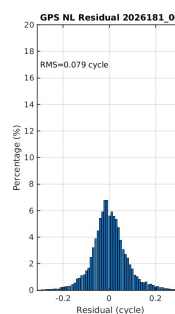

SHAO Software Server

Monitoring and Display of online PPP-RTK System

DCB

UPD

Fixrate

ATM

Positioning