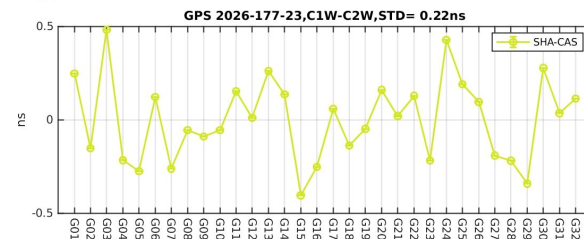

SHAO Software Server

Monitoring and Display of online PPP-RTK System

DCB

UPD

Fixrate

ATM

Positioning