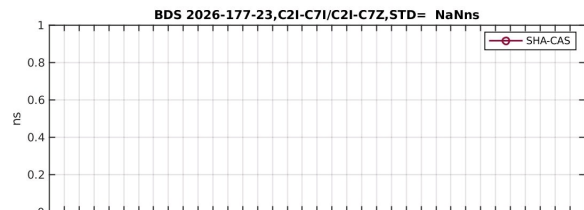

SHAO Software Server

Monitoring and Display of online PPP-RTK System

DCB

UPD

Fixrate

ATM

Positioning