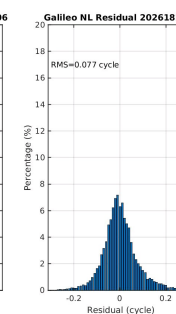

SHAO Software Server

Monitoring and Display of online PPP-RTK System

DCB

UPD

Fixrate

ATM

Positioning