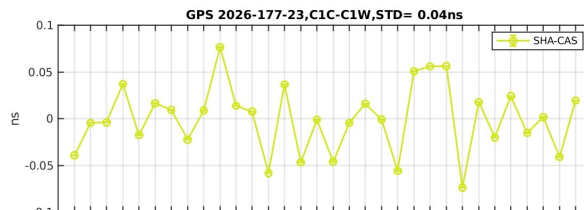

SHAO Software Server

Monitoring and Display of online PPP-RTK System

DCB

UPD

Fixrate

ATM

Positioning