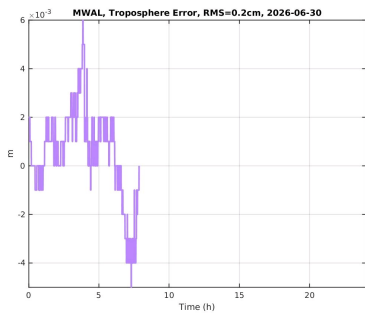

SHAO Software Server

Monitoring and Display of online PPP-RTK System

DCB

UPD

Fixrate

ATM

Positioning