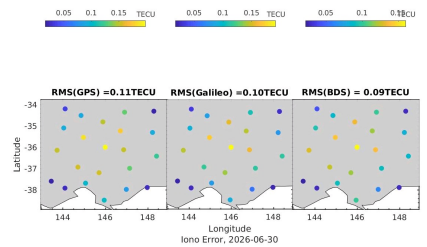

SHAO Software Server

Monitoring and Display of online PPP-RTK System

DCB

UPD

Fixrate

ATM

Positioning