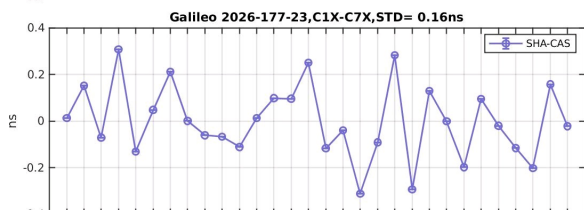

SHAO Software Server

Monitoring and Display of online PPP-RTK System

DCB

UPD

Fixrate

ATM

Positioning