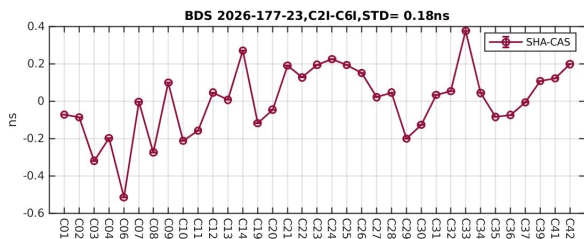

SHAO Software Server

Monitoring and Display of online PPP-RTK System

DCB

UPD

Fixrate

ATM

Positioning