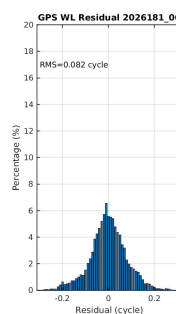

SHAO Software Server

Monitoring and Display of online PPP-RTK System

DCB

UPD

Fixrate

ATM

Positioning