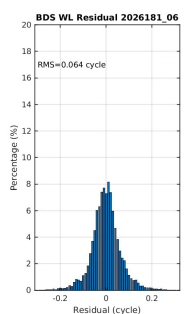

SHAO Software Server

Monitoring and Display of online PPP-RTK System

DCB

UPD

Fixrate

ATM

Positioning