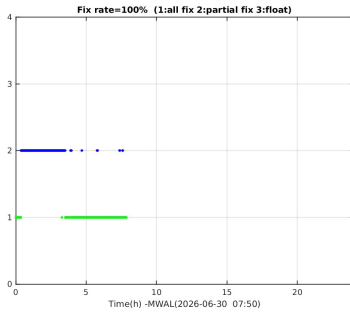

SHAO Software Server

Monitoring and Display of online PPP-RTK System

DCB

UPD

Fixrate

ATM

Positioning