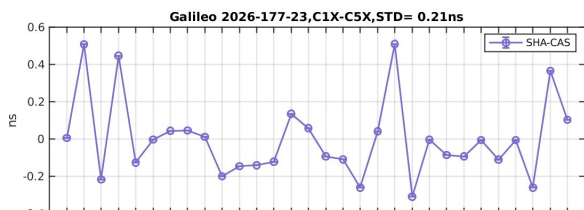

SHAO Software Server

Monitoring and Display of online PPP-RTK System

DCB

UPD

Fixrate

ATM

Positioning