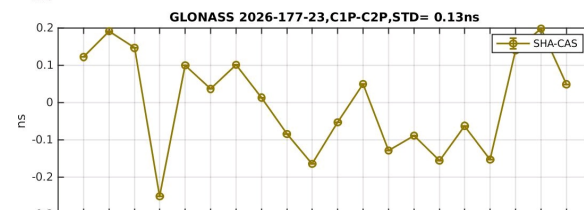

SHAO Software Server

Monitoring and Display of online PPP-RTK System

DCB

UPD

Fixrate

ATM

Positioning