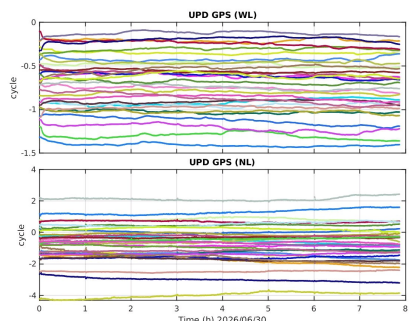

SHAO Software Server

Monitoring and Display of online PPP-RTK System

DCB

UPD

Fixrate

ATM

Positioning