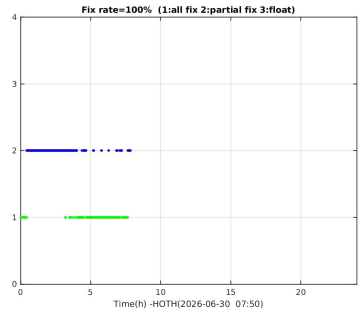

SHAO Software Server

Monitoring and Display of online PPP-RTK System

DCB

UPD

Fixrate

ATM

Positioning