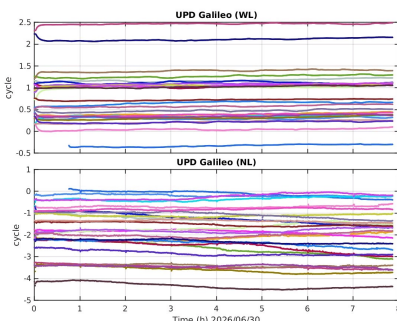

SHAO Software Server

Monitoring and Display of online PPP-RTK System

DCB

UPD

Fixrate

ATM

Positioning