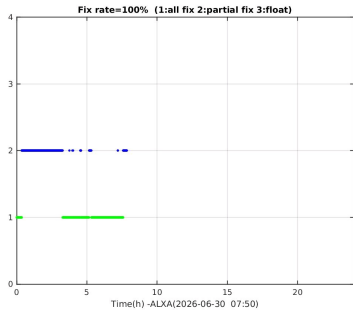

SHAO Software Server

Monitoring and Display of online PPP-RTK System

DCB

UPD

Fixrate

ATM

Positioning