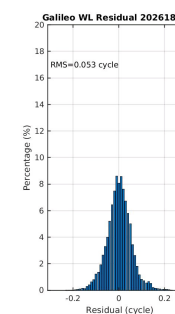

SHAO Software Server

Monitoring and Display of online PPP-RTK System

DCB

UPD

Fixrate

ATM

Positioning