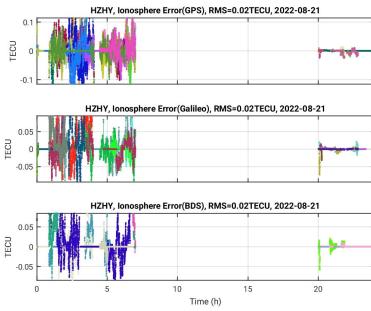

SHAO Software Server

Monitoring and Display of online PPP-RTK System

DCB

UPD

Fixrate

ATM

ATM (order 2)

Positioning

Positioning (order 2)