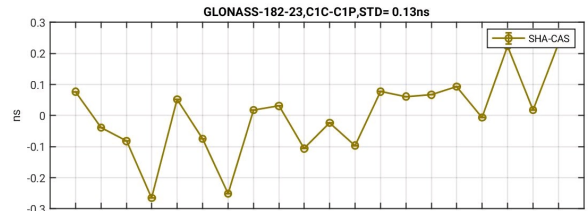

SHAO Software Server

Monitoring and Display of online PPP-RTK System

DCB

UPD

Fixrate

ATM

ATM (order 2)

Positioning

Positioning (order 2)