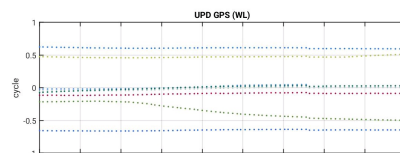

SHAO Software Server

Monitoring and Display of online PPP-RTK System

DCB

UPD

Fixrate

ATM

ATM (order 2)

Positioning

Positioning (order 2)