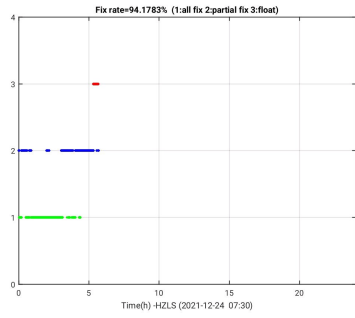

SHAO Software Server

Monitoring and Display of online PPP-RTK System

DCB

UPD

Fixrate

ATM

ATM (order 2)

Positioning

Positioning (order 2)