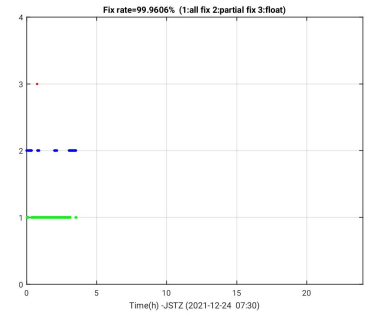

SHAO Software Server

Monitoring and Display of online PPP-RTK System

DCB

UPD

Fixrate

ATM

ATM (order 2)

Positioning

Positioning (order 2)