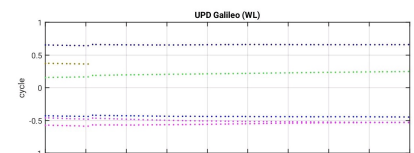

SHAO Software Server

Monitoring and Display of online PPP-RTK System

DCB

UPD

Fixrate

ATM

ATM (order 2)

Positioning

Positioning (order 2)