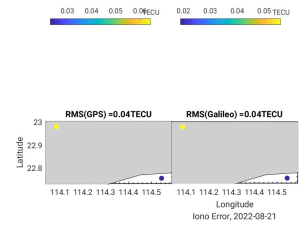

SHAO Software Server

Monitoring and Display of online PPP-RTK System

DCB

UPD

Fixrate

ATM

ATM (order 2)

Positioning

Positioning (order 2)