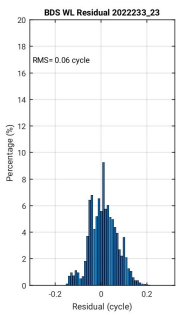

SHAO Software Server

Monitoring and Display of online PPP-RTK System

DCB

UPD

Fixrate

ATM

ATM (order 2)

Positioning

Positioning (order 2)