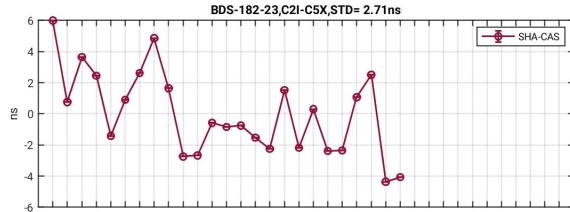

SHAO Software Server

Monitoring and Display of online PPP-RTK System

DCB

UPD

Fixrate

ATM

ATM (order 2)

Positioning

Positioning (order 2)