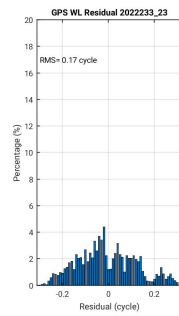

SHAO Software Server

Monitoring and Display of online PPP-RTK System

DCB

UPD

Fixrate

ATM

ATM (order 2)

Positioning

Positioning (order 2)