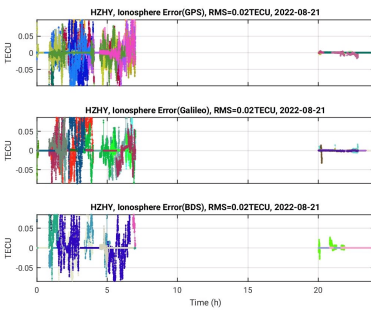

SHAO Software Server

Monitoring and Display of online PPP-RTK System

DCB

UPD

Fixrate

ATM

ATM (order 2)

Positioning

Positioning (order 2)