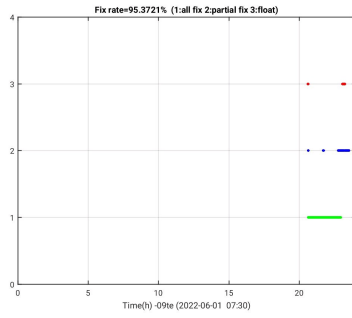

SHAO Software Server

Monitoring and Display of online PPP-RTK System

DCB

UPD

Fixrate

ATM

ATM (order 2)

Positioning

Positioning (order 2)