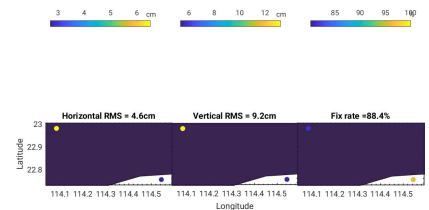

SHAO Software Server

Monitoring and Display of online PPP-RTK System

DCB

UPD

Fixrate

ATM

ATM (order 2)

Positioning

Positioning (order 2)