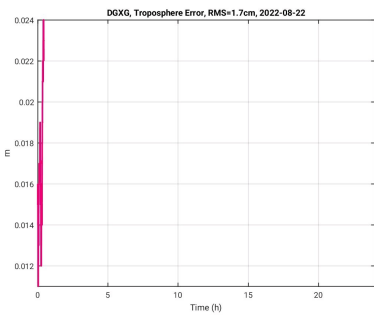

SHAO Software Server

Monitoring and Display of online PPP-RTK System

DCB

UPD

Fixrate

ATM

ATM (order 2)

Positioning

Positioning (order 2)