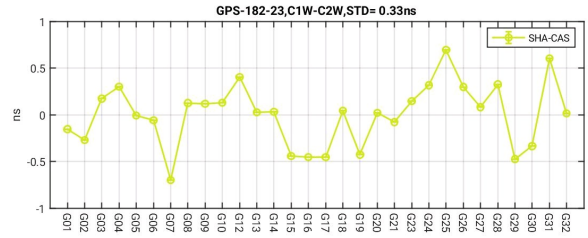

SHAO Software Server

Monitoring and Display of online PPP-RTK System

DCB

UPD

Fixrate

ATM

ATM (order 2)

Positioning

Positioning (order 2)