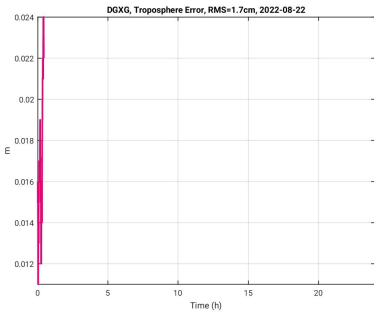

SHAO Software Server

Monitoring and Display of online PPP-RTK System

DCB

UPD

Fixrate

ATM

ATM (order 2)

Positioning