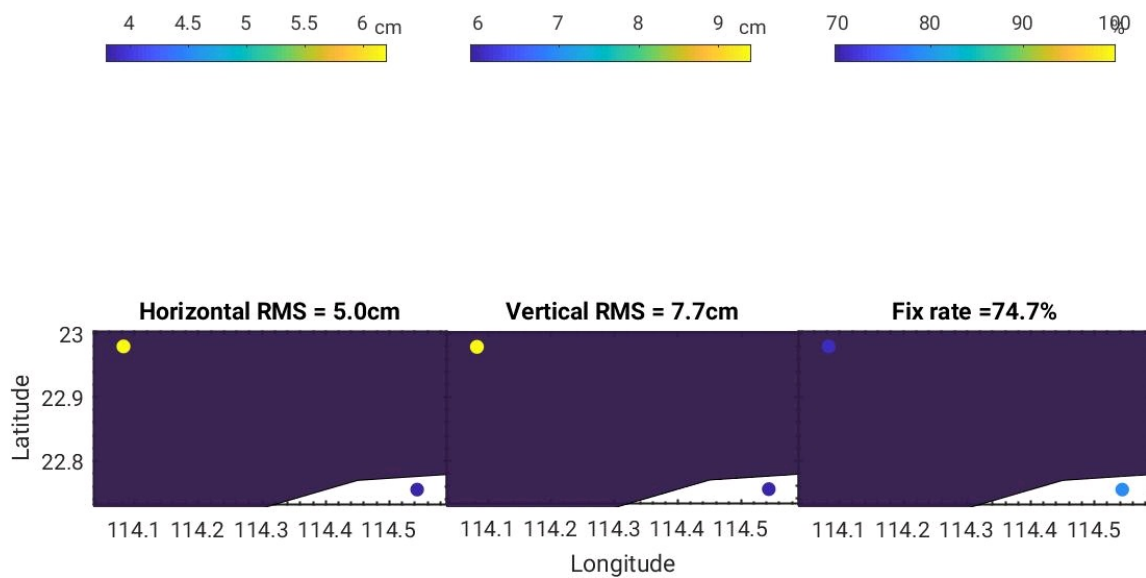

SHAO Software Server

Monitoring and Display of online PPP-RTK System

DCB

UPD

Fixrate

ATM

ATM (order 2)

Positioning

Positioning (order 2)