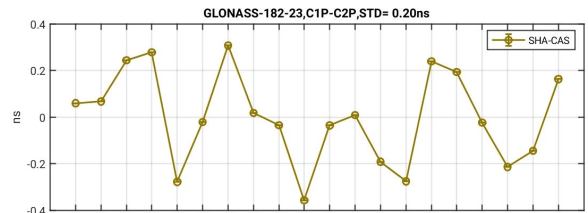

SHAO Software Server

Monitoring and Display of online PPP-RTK System

DCB

UPD

Fixrate

ATM

ATM (order 2)

Positioning

Positioning (order 2)