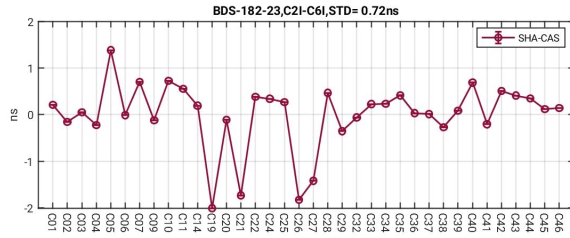

SHAO Software Server

Monitoring and Display of online PPP-RTK System

DCB

UPD

Fixrate

ATM

ATM (order 2)

Positioning

Positioning (order 2)