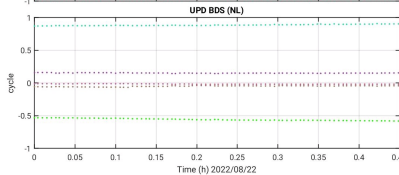

SHAO Software Server

Monitoring and Display of online PPP-RTK System

DCB

UPD

Fixrate

ATM

ATM (order 2)

Positioning

Positioning (order 2)