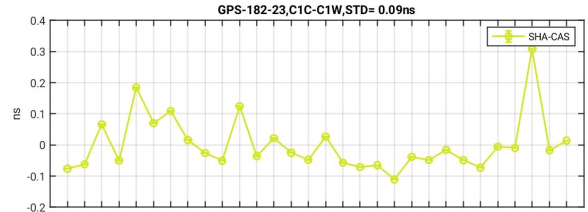

SHAO Software Server

Monitoring and Display of online PPP-RTK System

DCB

UPD

Fixrate

ATM

ATM (order 2)

Positioning

Positioning (order 2)