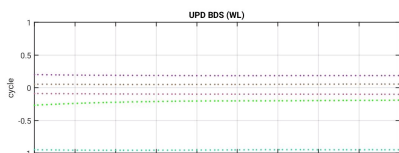

SHAO Software Server

Monitoring and Display of online PPP-RTK System

DCB

UPD

Fixrate

ATM

ATM (order 2)

Positioning

Positioning (order 2)