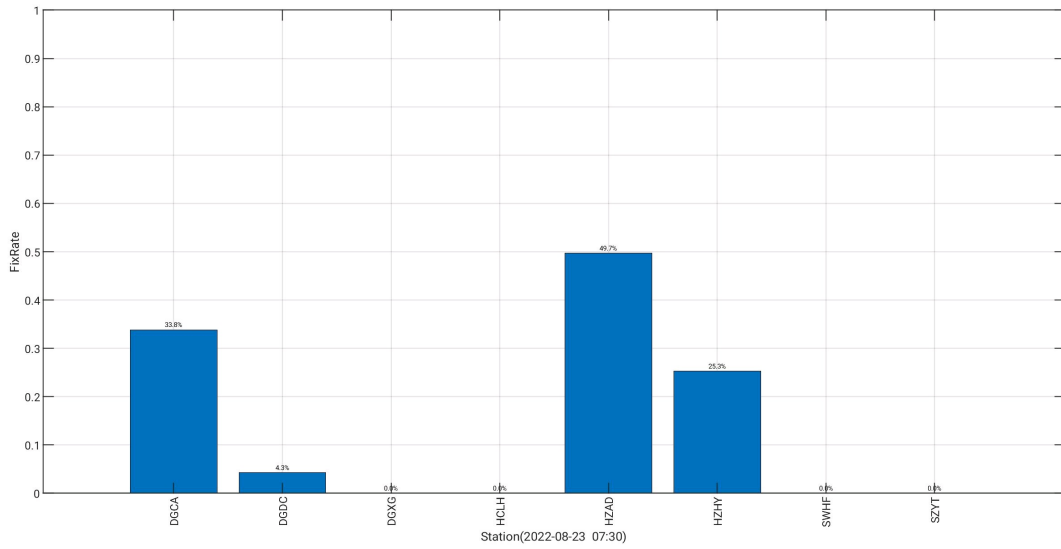

SHAO Software Server

Monitoring and Display of online PPP-RTK System

DCB

UPD

Fixrate

ATM

ATM (order 2)

Positioning

Positioning (order 2)