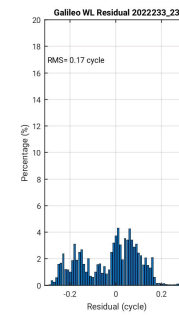

SHAO Software Server

Monitoring and Display of online PPP-RTK System

DCB

UPD

Fixrate

ATM

ATM (order 2)

Positioning

Positioning (order 2)