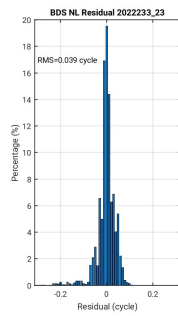

SHAO Software Server

Monitoring and Display of online PPP-RTK System

DCB

UPD

Fixrate

ATM

ATM (order 2)

Positioning

Positioning (order 2)