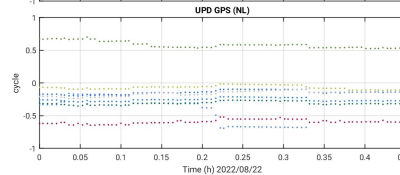

SHAO Software Server

Monitoring and Display of online PPP-RTK System

DCB

UPD

Fixrate

ATM

ATM (order 2)

Positioning

Positioning (order 2)