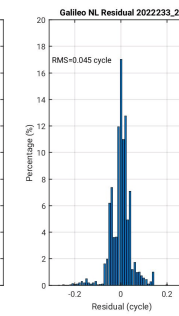

SHAO Software Server

Monitoring and Display of online PPP-RTK System

DCB

UPD

Fixrate

ATM

ATM (order 2)

Positioning

Positioning (order 2)