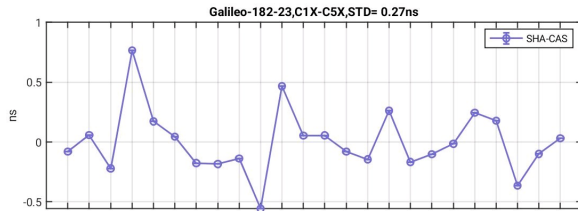

SHAO Software Server

Monitoring and Display of online PPP-RTK System

DCB

UPD

Fixrate

ATM

ATM (order 2)

Positioning

Positioning (order 2)