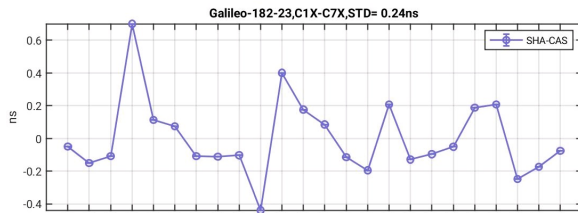

SHAO Software Server

Monitoring and Display of online PPP-RTK System

DCB

UPD

Fixrate

ATM

ATM (order 2)

Positioning

Positioning (order 2)