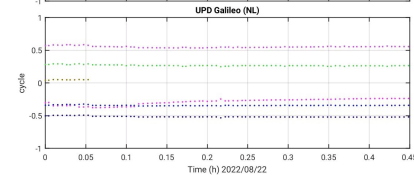

SHAO Software Server

Monitoring and Display of online PPP-RTK System

DCB

UPD

Fixrate

ATM

ATM (order 2)

Positioning

Positioning (order 2)