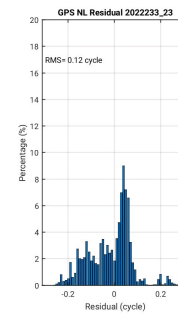

SHAO Software Server

Monitoring and Display of online PPP-RTK System

DCB

UPD

Fixrate

ATM

ATM (order 2)

Positioning

Positioning (order 2)